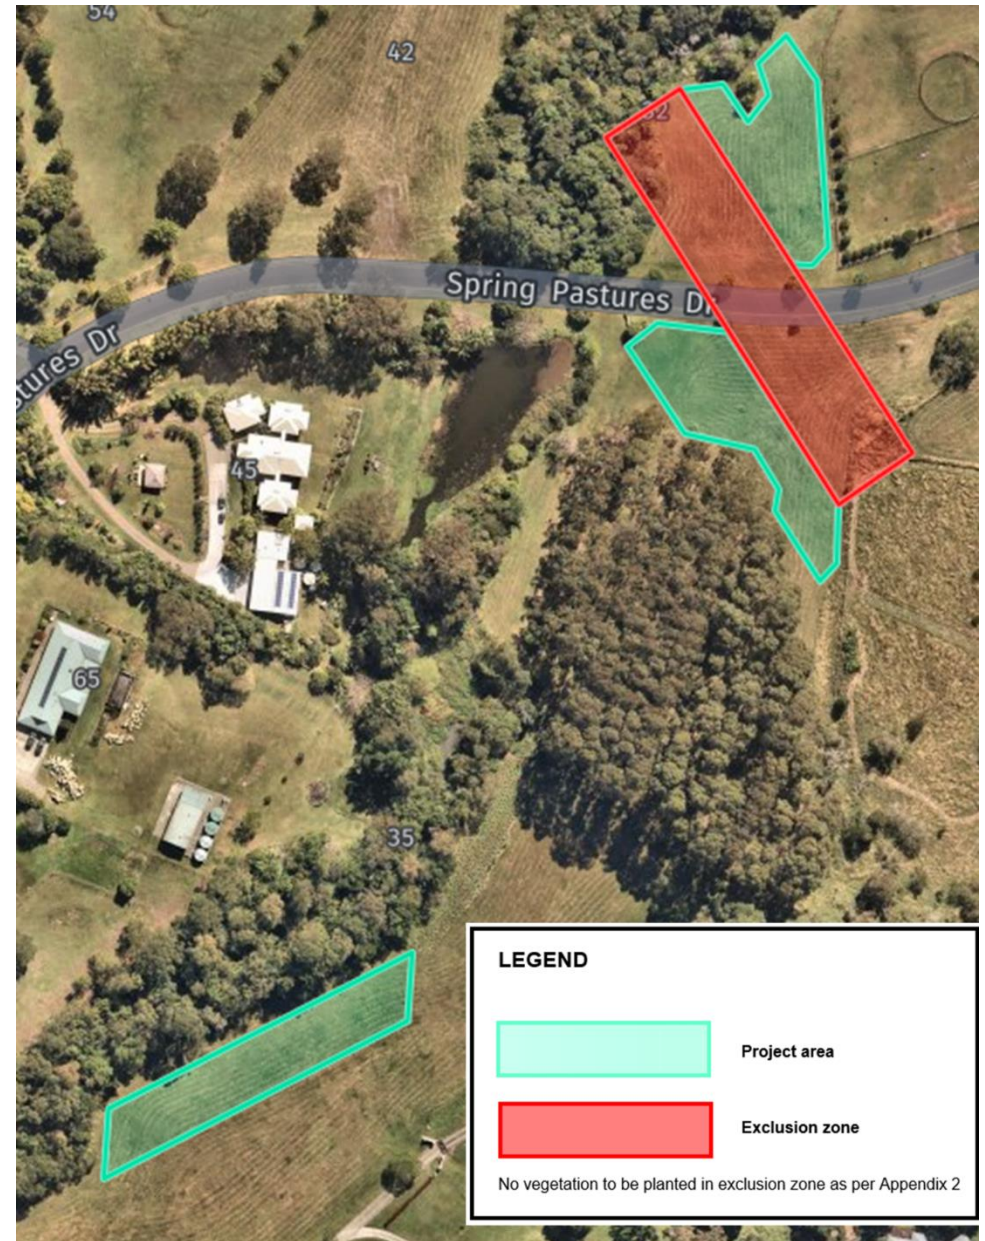

Southern Queensland Land Rehabilitation Group

March 2024

Parks Community Partnerships

200 VOLUNTEERS WITHIN
SUNSHINE COAST REGIONS PARKS
AND GARDENS

12 COMMUNITY GARDENS

GREEN WASTE RECYCLING

Spring Pastures Koala Fodder Plantation

Spring Pastures Koala Fodder Plantation

Spring Pastures site map

Kawana Community Garden

- Focus on sustainable gardening practices.
- Run by Volunteers, supported by Council
- Funded via Community Grants and Councillor support
- Various different models